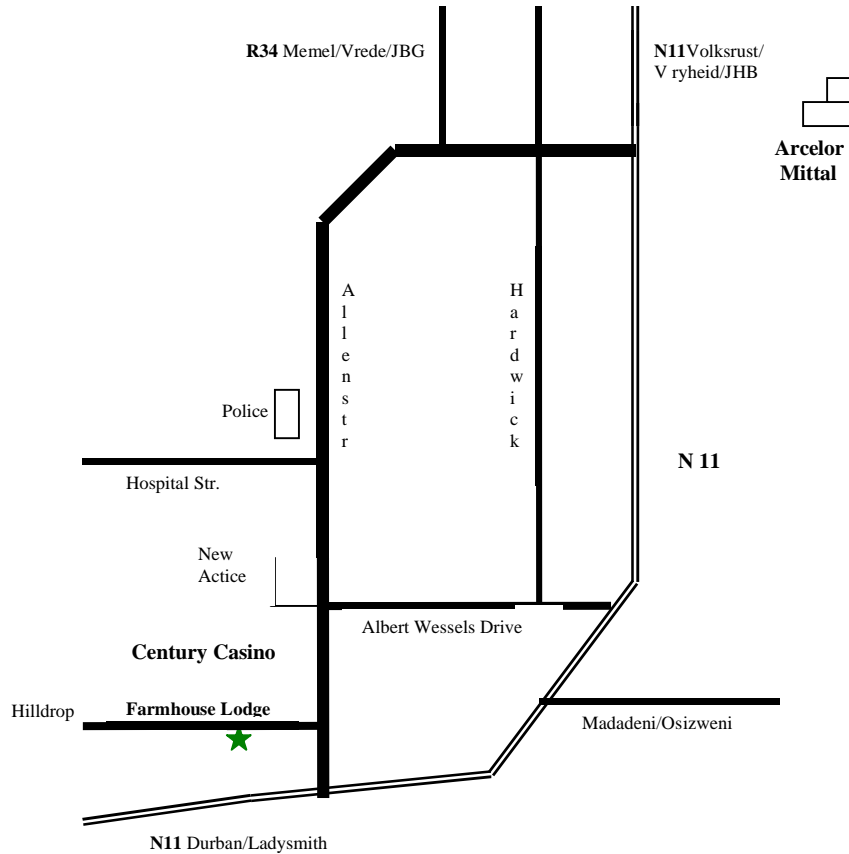

## Directions from JHB and Durban:

### **From Ladysmith/Dundee:**

Turn left into Allen St, first left into **Hilldrop**

### **From Volksrust:**

Pass Albert Wessels Drive turn off, turn right into Allen St, first left into **Hilldrop**

### **From Vrede/Memel:**

As you enter Newcastle turn right at first set of robots (Allen St), drive over Ncandu River Bridge, straight through the CBD, pass Police Station, Cannon Lodge and New Active on your right, after app. 1.5 km turn first right after Century Casino into **Hilldrop**.